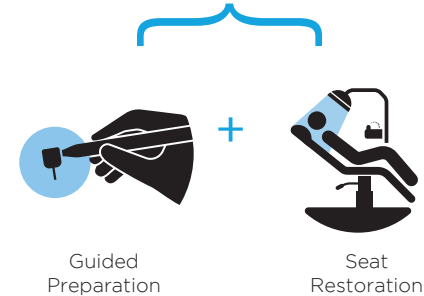

Regain your **confidence**

Unlike traditional restorations, **FirstFit Guided Dentistry** enables your dentist to provide you with an improved experience and maintain your existing healthy teeth. FirstFit Guided Dentistry provides you with custom fitting, natural and lifelike teeth.

This innovative new system uses digital technology and state-of-the-art equipment to provide you with the best possible experience in the dental office.

Receive your final restoration in a single visit

Conserve more natural tooth structure

Long lasting and safe solution with no painful implants or bone grafting

Minimally invasive **technology**

Single-Visit Dentistry