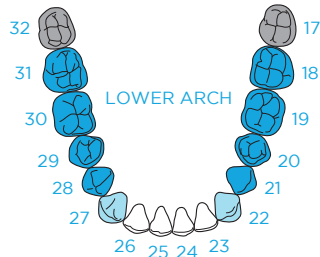

FIRST FIT®

Powered by  HENRY SCHEIN®

- Candidates for FirstFit Guided Prosthetics System
- Most Anterior Support

BRIDGES**

VENEERS

*Teeth #1, #16, #17, #32 can be used for support if they are in correct eruption form.

†If the supporting teeth are slightly tilted it is recommended to use a disk and straighten prior to taking the impression.