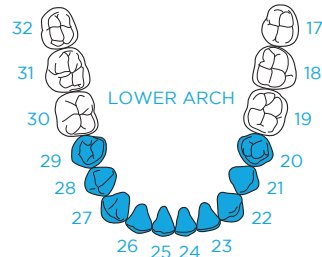

FIRST FIT®

Powered by  HENRY SCHEIN®

- Candidates for FirstFit Guided Prosthetics System
- Most Anterior Support

BRIDGES**

VENEERS

*Teeth #1, #16, #17, #32 can be used for support if they are in correct eruption form.

†If the supporting teeth are slightly tilted it is recommended to use a disk and straighten prior to taking the impression.