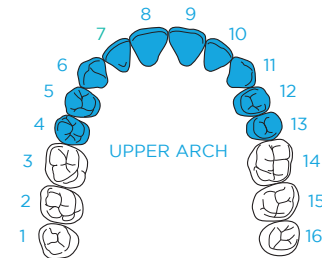

FIRST FIT®

Powered by  HENRY SCHEIN®

- Candidates for FirstFit Guided Prosthetics System
- Most Anterior Support

BRIDGES**

VENEERS

*Teeth #1, #16, #17, #32 can be used for support if they are in correct eruption form.

†If the supporting teeth are slightly tilted it is recommended to use a disk and straighten prior to taking the impression.