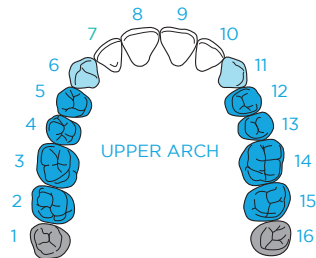

FIRST FIT®

Powered by  HENRY SCHEIN®

- Candidates for FirstFit Guided Prosthetics System
- Most Anterior Support

BRIDGES**

VENEERS

*Teeth #1, #16, #17, #32 can be used for support if they are in correct eruption form.

†If the supporting teeth are slightly tilted it is recommended to use a disk and straighten prior to taking the impression.